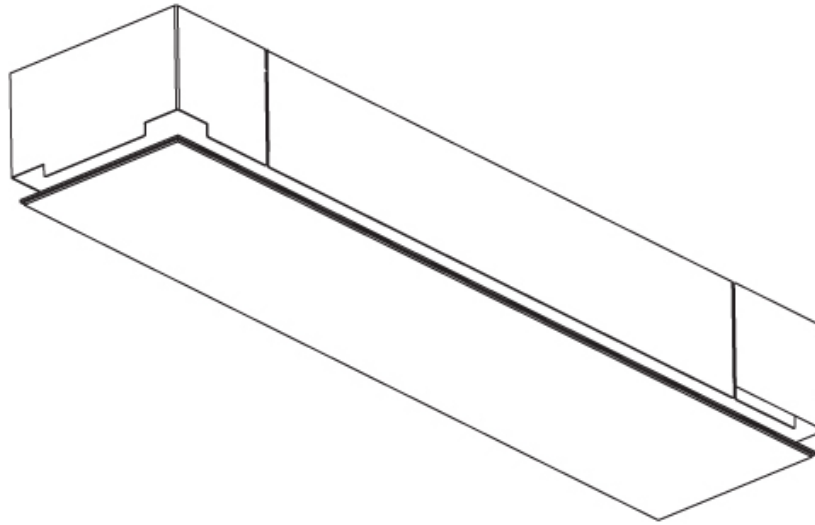

PI2 WHITELINE TRIMLESS

A37528-

PROJECT

TYPE

SPECIFIER

QUANTITY

DATE